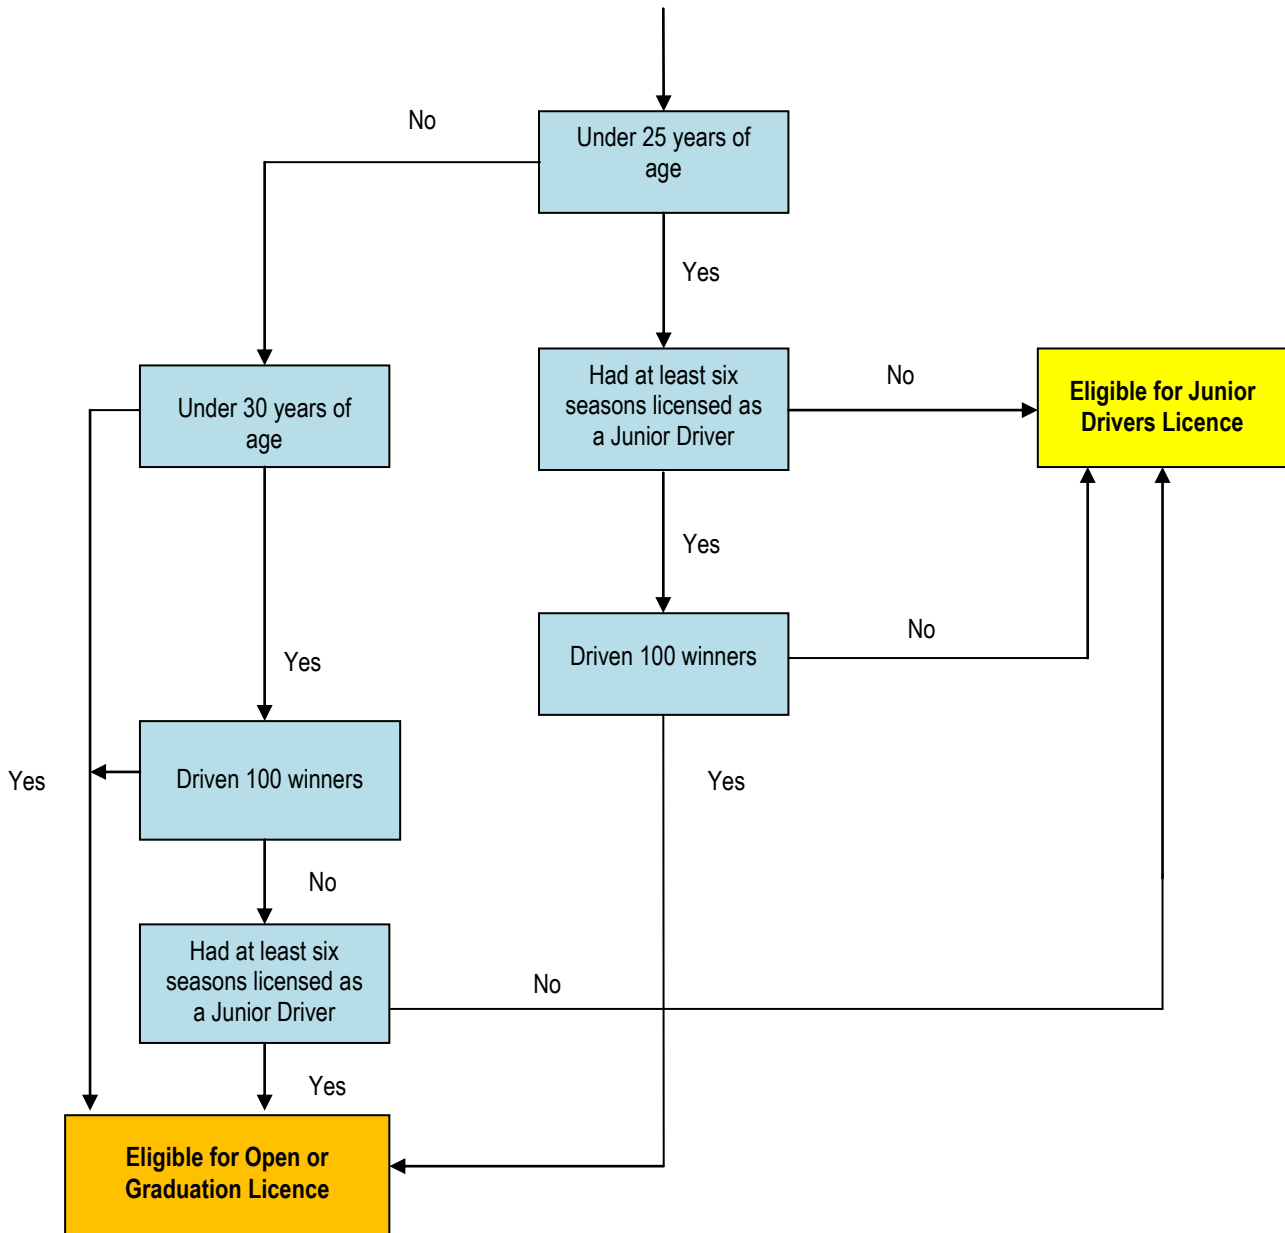

## JUNIOR DRIVERS LICENCE APPLICATION

**To be approved or re-issued your Junior Driver licence you must 'be graduated from or enrolled in, and actively attending, the New Zealand Harness Horse Cadet Scheme'**