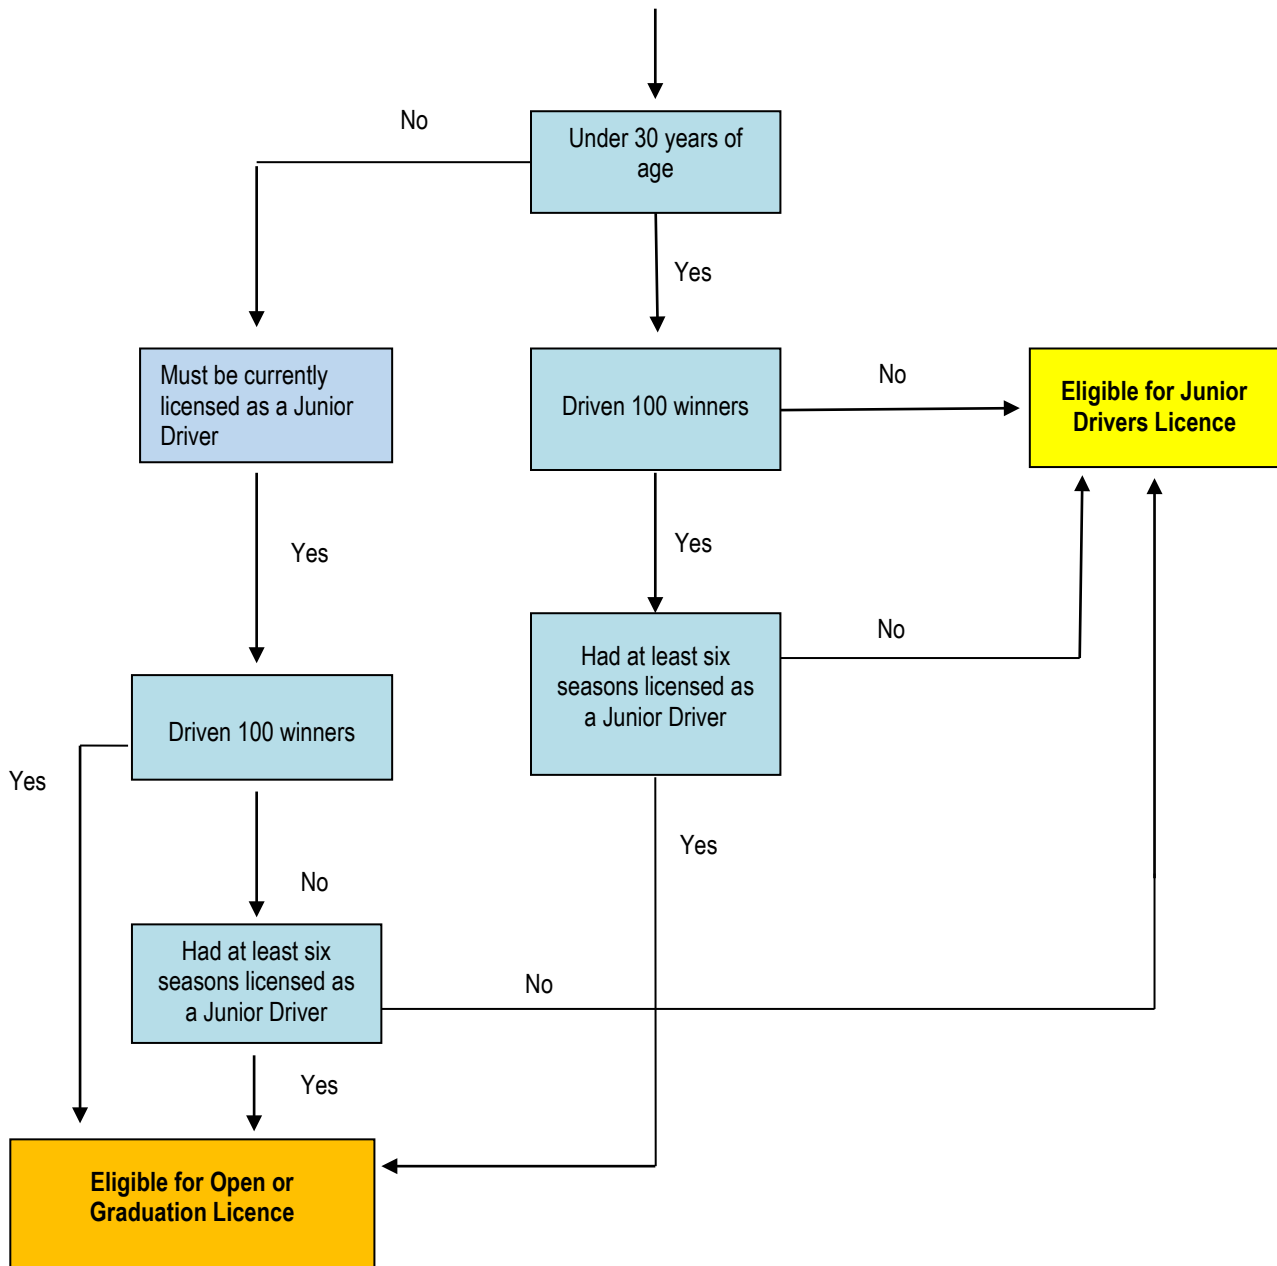

JUNIOR DRIVERS LICENCE APPLICATION

To be approved or re-issued your Junior Driver licence you must 'be graduated from or enrolled in, and actively attending, the New Zealand Harness Horse Cadet Scheme and up to date with all your Assessments'